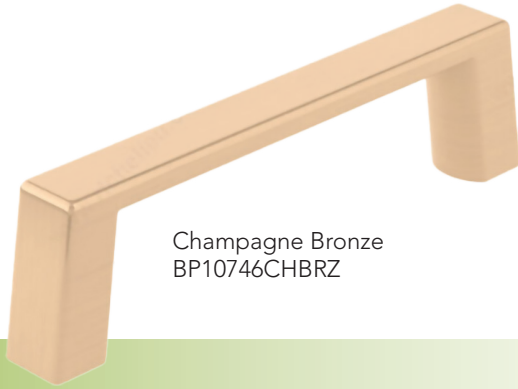

Brushed Aurum Gold
(158)

AVAILABLE PULL LENGTH(S)

- 4-31/32" (126 mm) overall length
3-25/32" (96 mm) center to center
- 6-7/32" (158 mm) overall length
5-1/32" (128mm) center to center

KNOB LENGTH AND WIDTH

- 1-3/32" (28 mm) L x 5/8" (16 mm) W

Item #	C to C	Finish
Pulls		
BP869596195	3-25/32" (96 mm)	Brushed Nickel (195)
BP869596900	3-25/32" (96 mm)	Matte Black (900)
BP869596140	3-25/32" (96 mm)	Chrome (140)
BP869596158	3-25/32" (96 mm)	Brushed Aurum Gold (158)
BP8695128195	5-1/32" (128mm)	Brushed Nickel (195)
BP8695128900	5-1/32" (128mm)	Matte Black (900)
BP8695128140	5-1/32" (128mm)	Chrome (140)
BP8695128158	5-1/32" (128mm)	Brushed Aurum Gold (158)
Knobs		
BP869528195	1-3/32" L x 5/8" W	Brushed Nickel (195)
BP869528900	1-3/32" L x 5/8" W	Matte Black (900)
BP869528140	1-3/32" L x 5/8" W	Chrome (140)
BP869528158	1-3/32" L x 5/8" W	Brushed Aurum Gold (158)

Brushed Nickel
BP8695128195

Decorative Hardware

Transitional Metal Pull - 107

Champagne Bronze
BP10746CHBRZ

This modern Richelieu pull adds a stylish look to cabinet doors and drawer fronts with its straight and simple lines. Modern, slim and practical, it's ideal for any project.