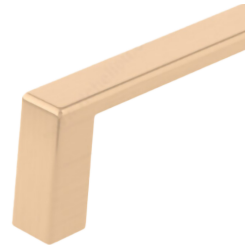

- 1-3/32" (28 mm) L x 5/8" (16 mm) W

Item #	C to C	Finish
Pulls		
BP869596195	3-25/32" (96 mm)	Brushed Nickel (195)
BP869596900	3-25/32" (96 mm)	Matte Black (900)
BP869596140	3-25/32" (96 mm)	Chrome (140)
BP869596158	3-25/32" (96 mm)	Brushed Aurum Gold (158)
BP8695128195	5-1/32" (128mm)	Brushed Nickel (195)
BP8695128900	5-1/32" (128mm)	Matte Black (900)
BP8695128140	5-1/32" (128mm)	Chrome (140)
BP8695128158	5-1/32" (128mm)	Brushed Aurum Gold (158)
Knobs		
BP869528195	1-3/32" L x 5/8" W	Brushed Nickel (195)
BP869528900	1-3/32" L x 5/8" W	Matte Black (900)
BP869528140	1-3/32" L x 5/8" W	Chrome (140)
BP869528158	1-3/32" L x 5/8" W	Brushed Aurum Gold (158)

Brushed Nickel
BP8695128195

Decorative Hardware

Transitional Metal Pull - 107

Champagne Bronze
BP10746CHBRZ

This modern Richelieu pull adds a stylish look to cabinet doors and drawer fronts with its straight and simple lines. Modern, slim and practical, it's ideal for any project.

AVAILABLE FINISHES

Brushed Nickel
(195)

Matte Black
(900)

Chrome
(140)

Champagne Bronze
(CHBRZ)

AVAILABLE LENGTHS

- 4-3/8" Overall Length
4" Center to Center
- 6-3/8" Overall Length
6" Center to Center

Item #	Center to Center	Finish
BP1076195	4"	Brushed Nickel (195)
BP1076900	4"	Matte Black (900)
BP1076140	4"	Chrome (140)
BP1076CHBRZ	4"	Champagne Bronze (CHBRZ)
BP10746195	6"	Brushed Nickel (195)
BP10746900	6"	Matte Black (900)
BP10746140	6"	Chrome (140)
BP10746CHBRZ	6"	Champagne Bronze (CHBRZ)

Champagne Bronze
BP1076CHBRZ

Decorative Hardware

Transitional Metal Pull - 765

Brushed Nickel (195)
BP76596195

Sophisticated transitional pull by Richelieu with clean lines. Its truncated ends match various styles of decor.